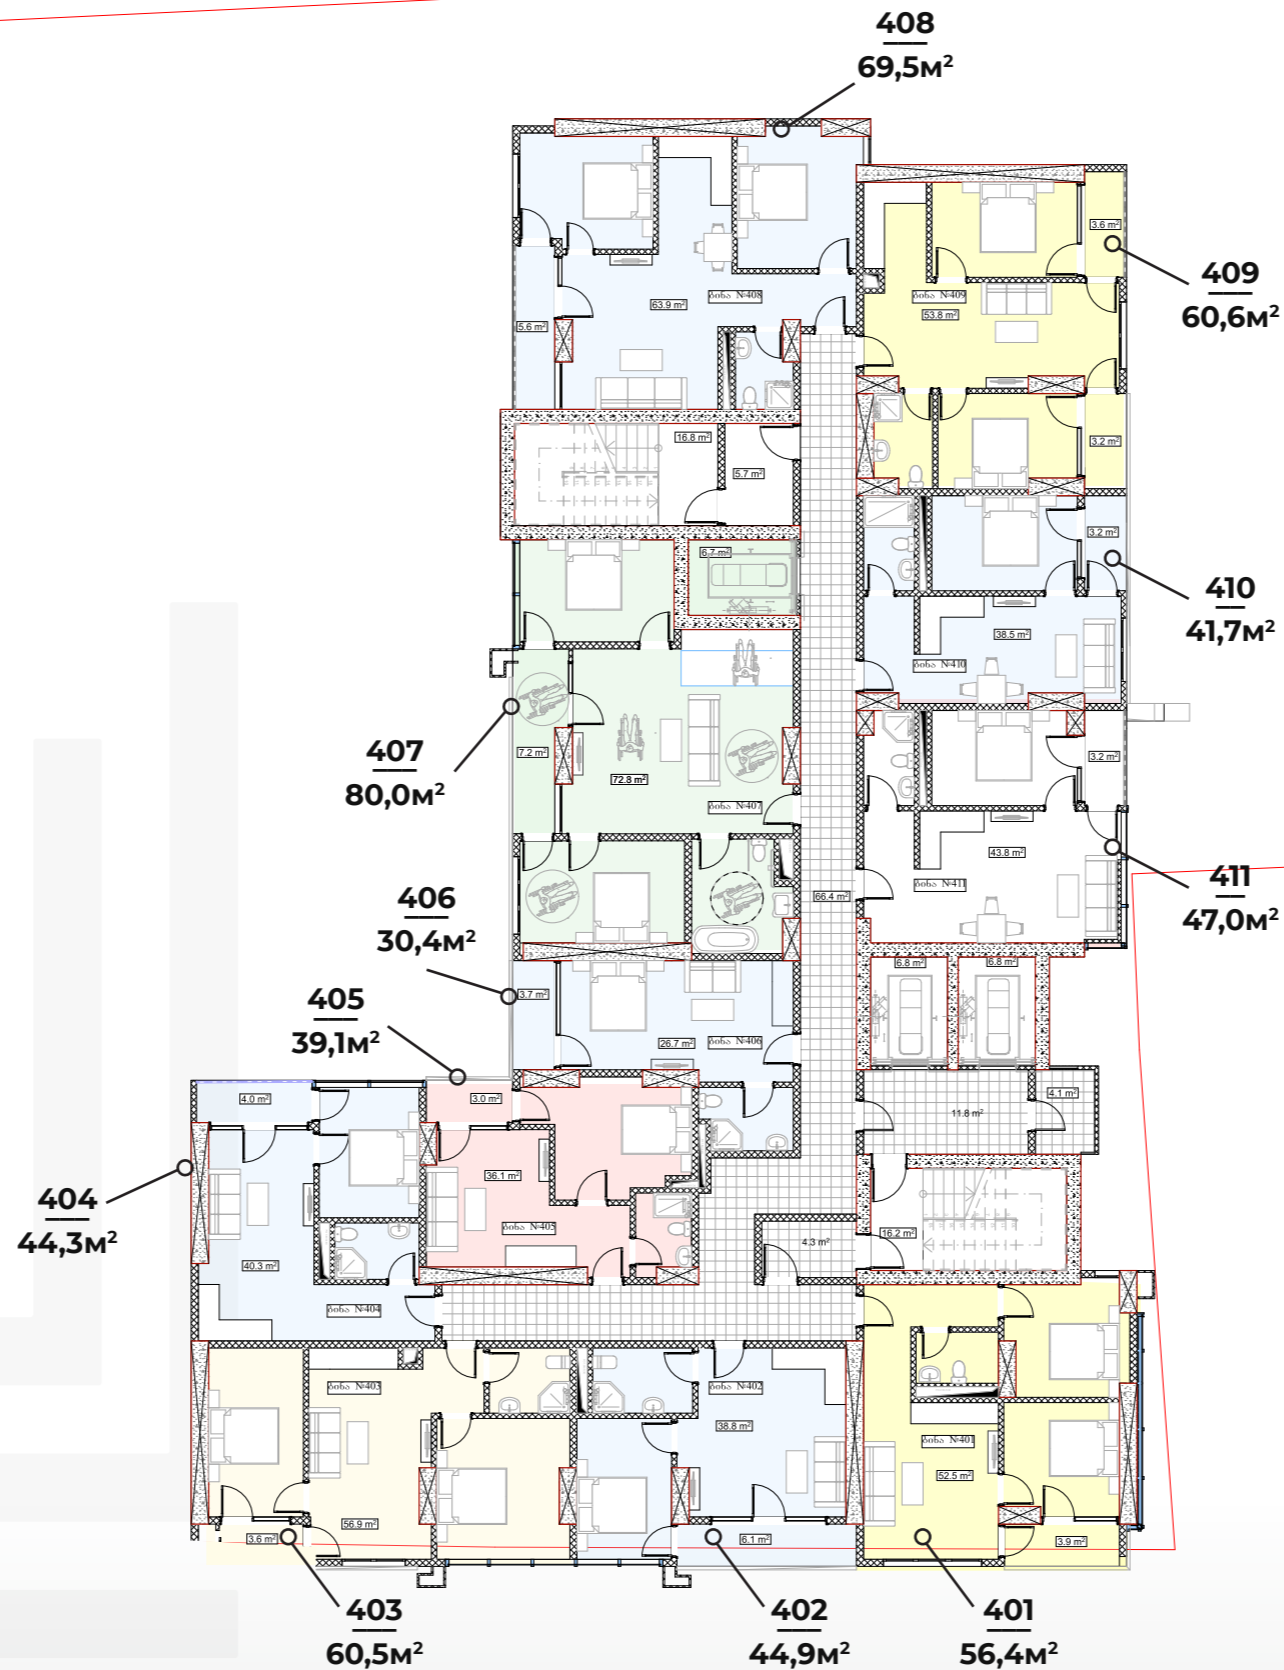

MODERN
ULTRA

OLD CITY

6 FLOOR

MOUNTAINS

SEA VIEW