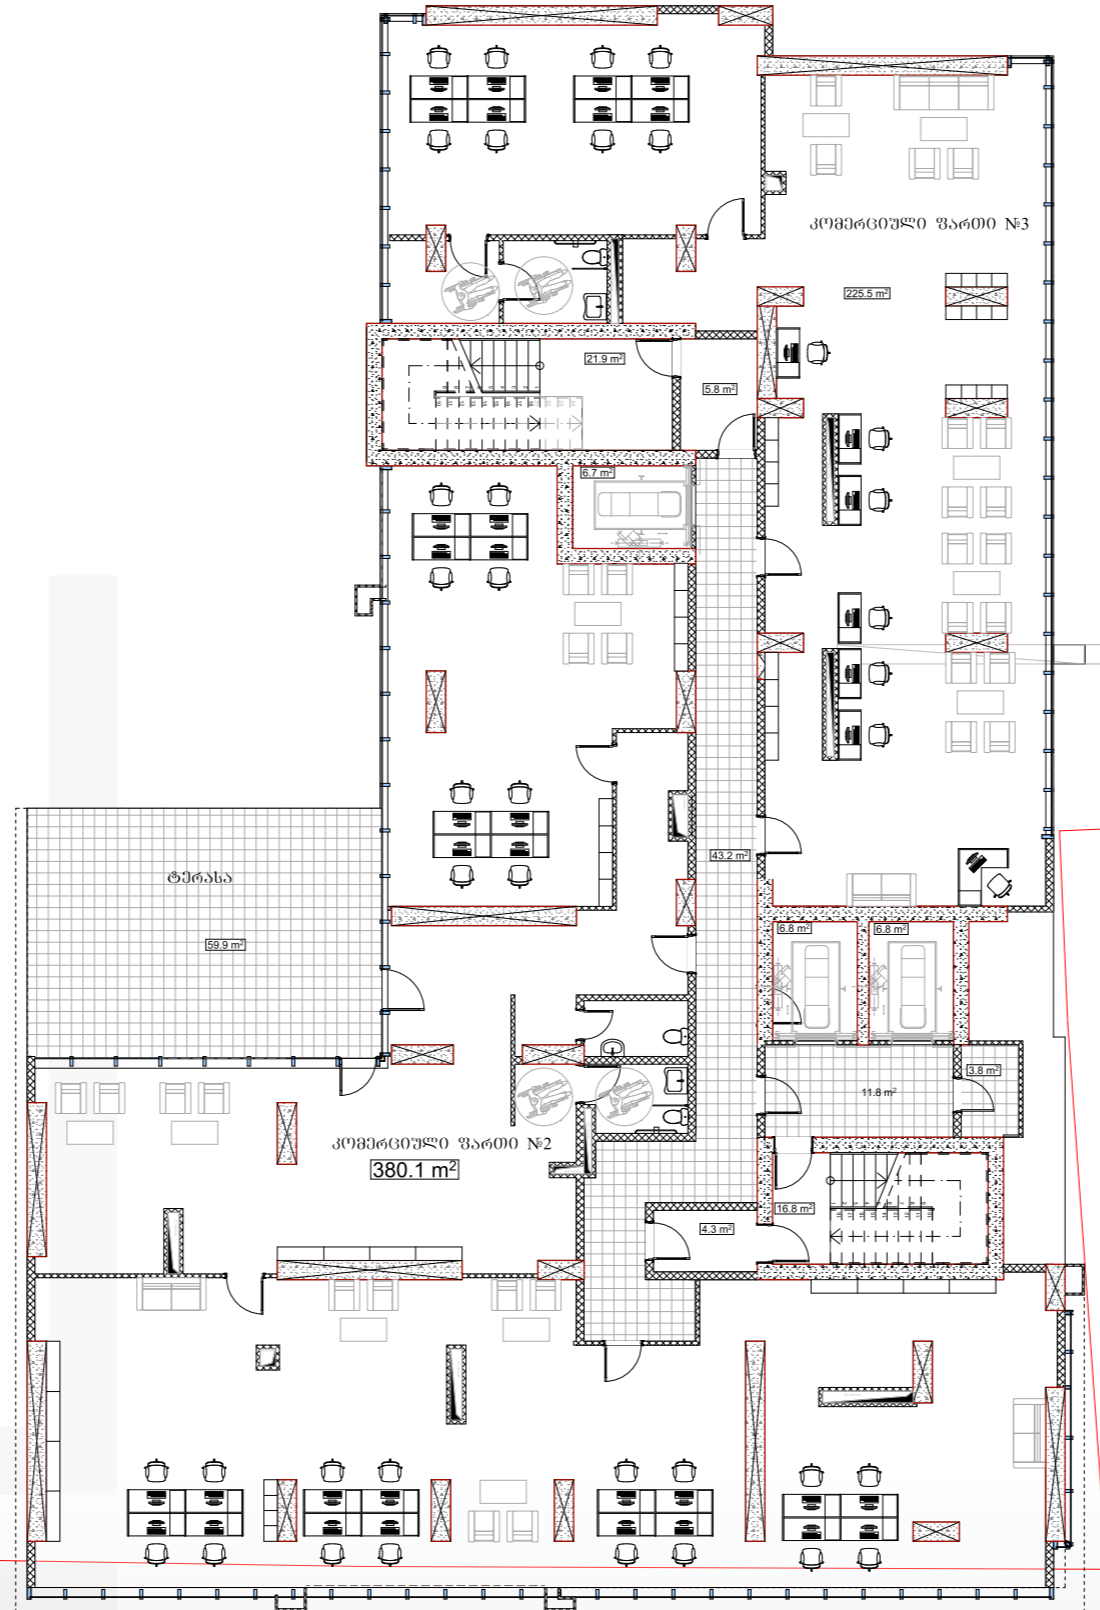

OLD CITY

2 FLOOR

MOUNTAINS

SEA VIEW

BATUMI
DEVELOPMENT
GROUP

3 FLOOR

OLD CITY

MODERN
ULTRA