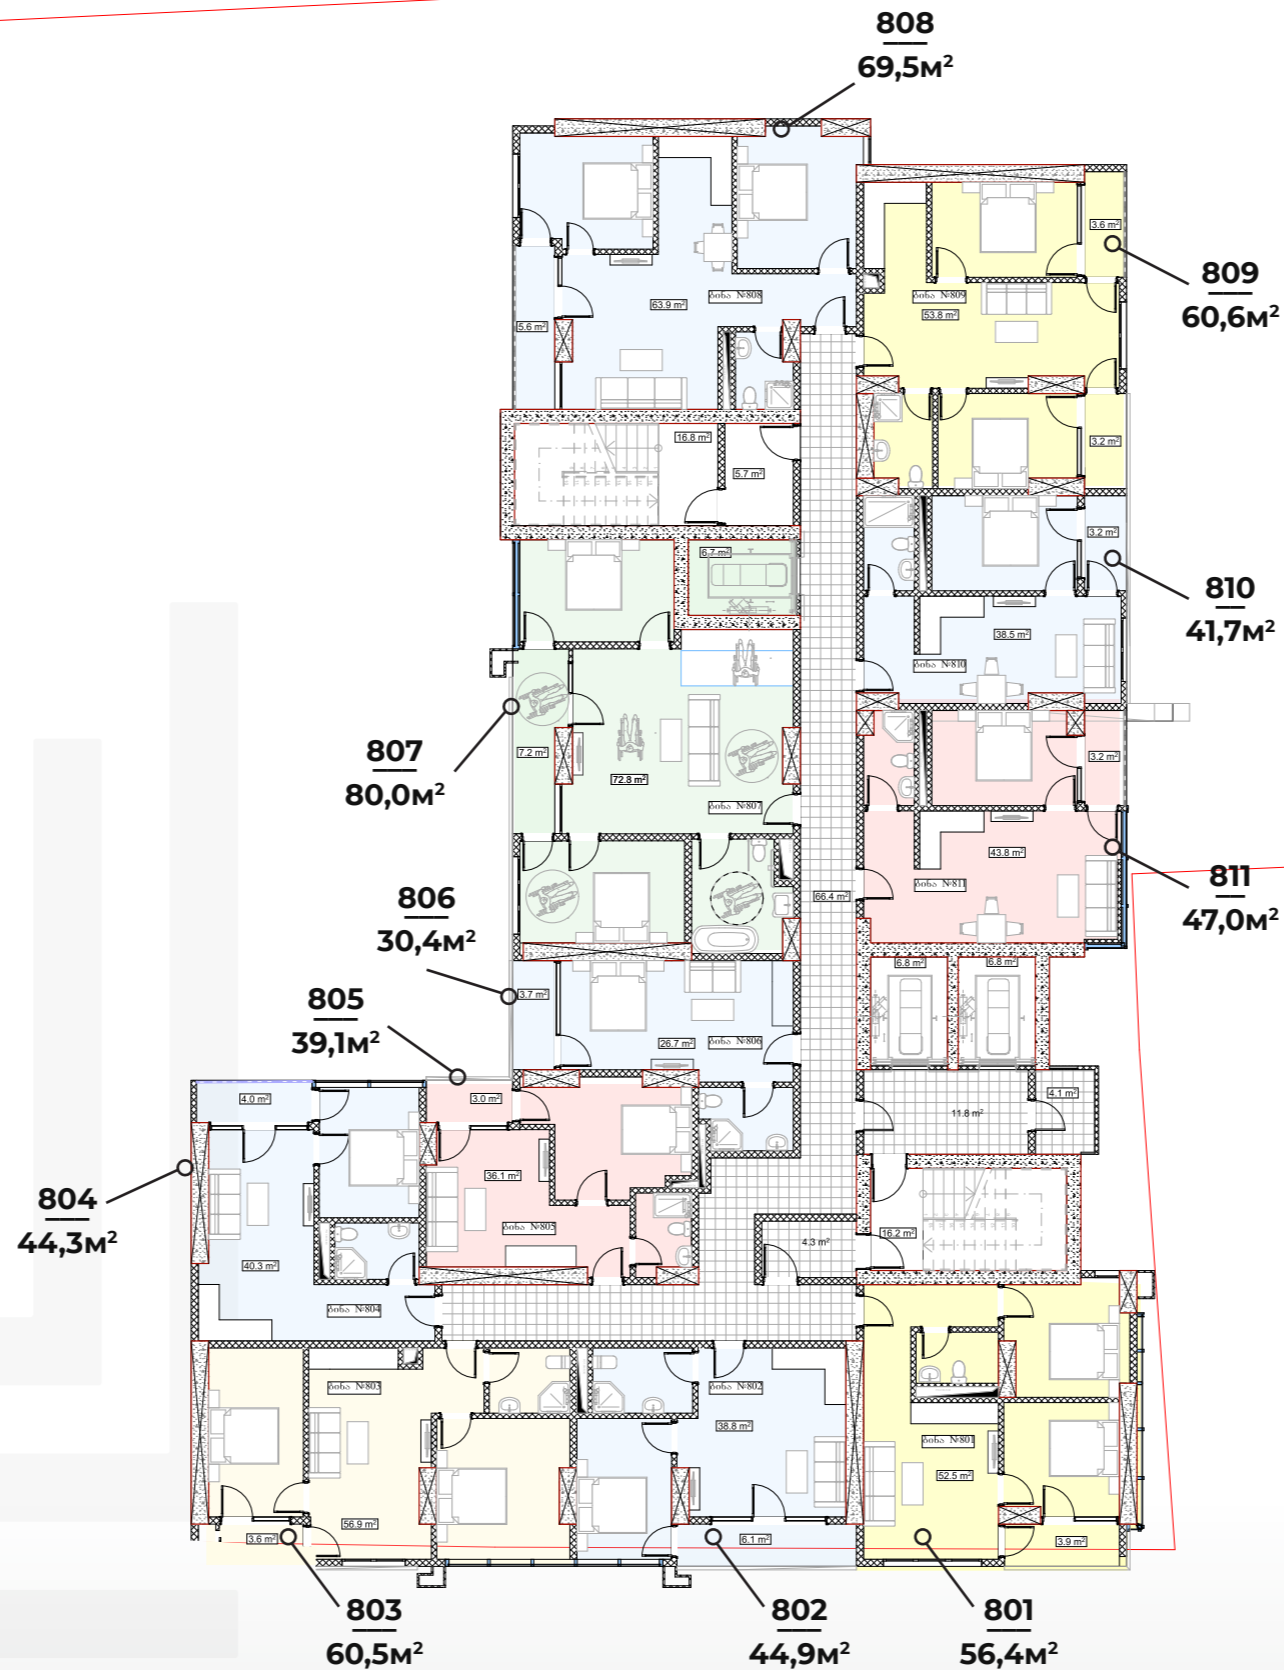

MODERN
ULTRA

OLD CITY

10 FLOOR

MOUNTAINS

SEA VIEW