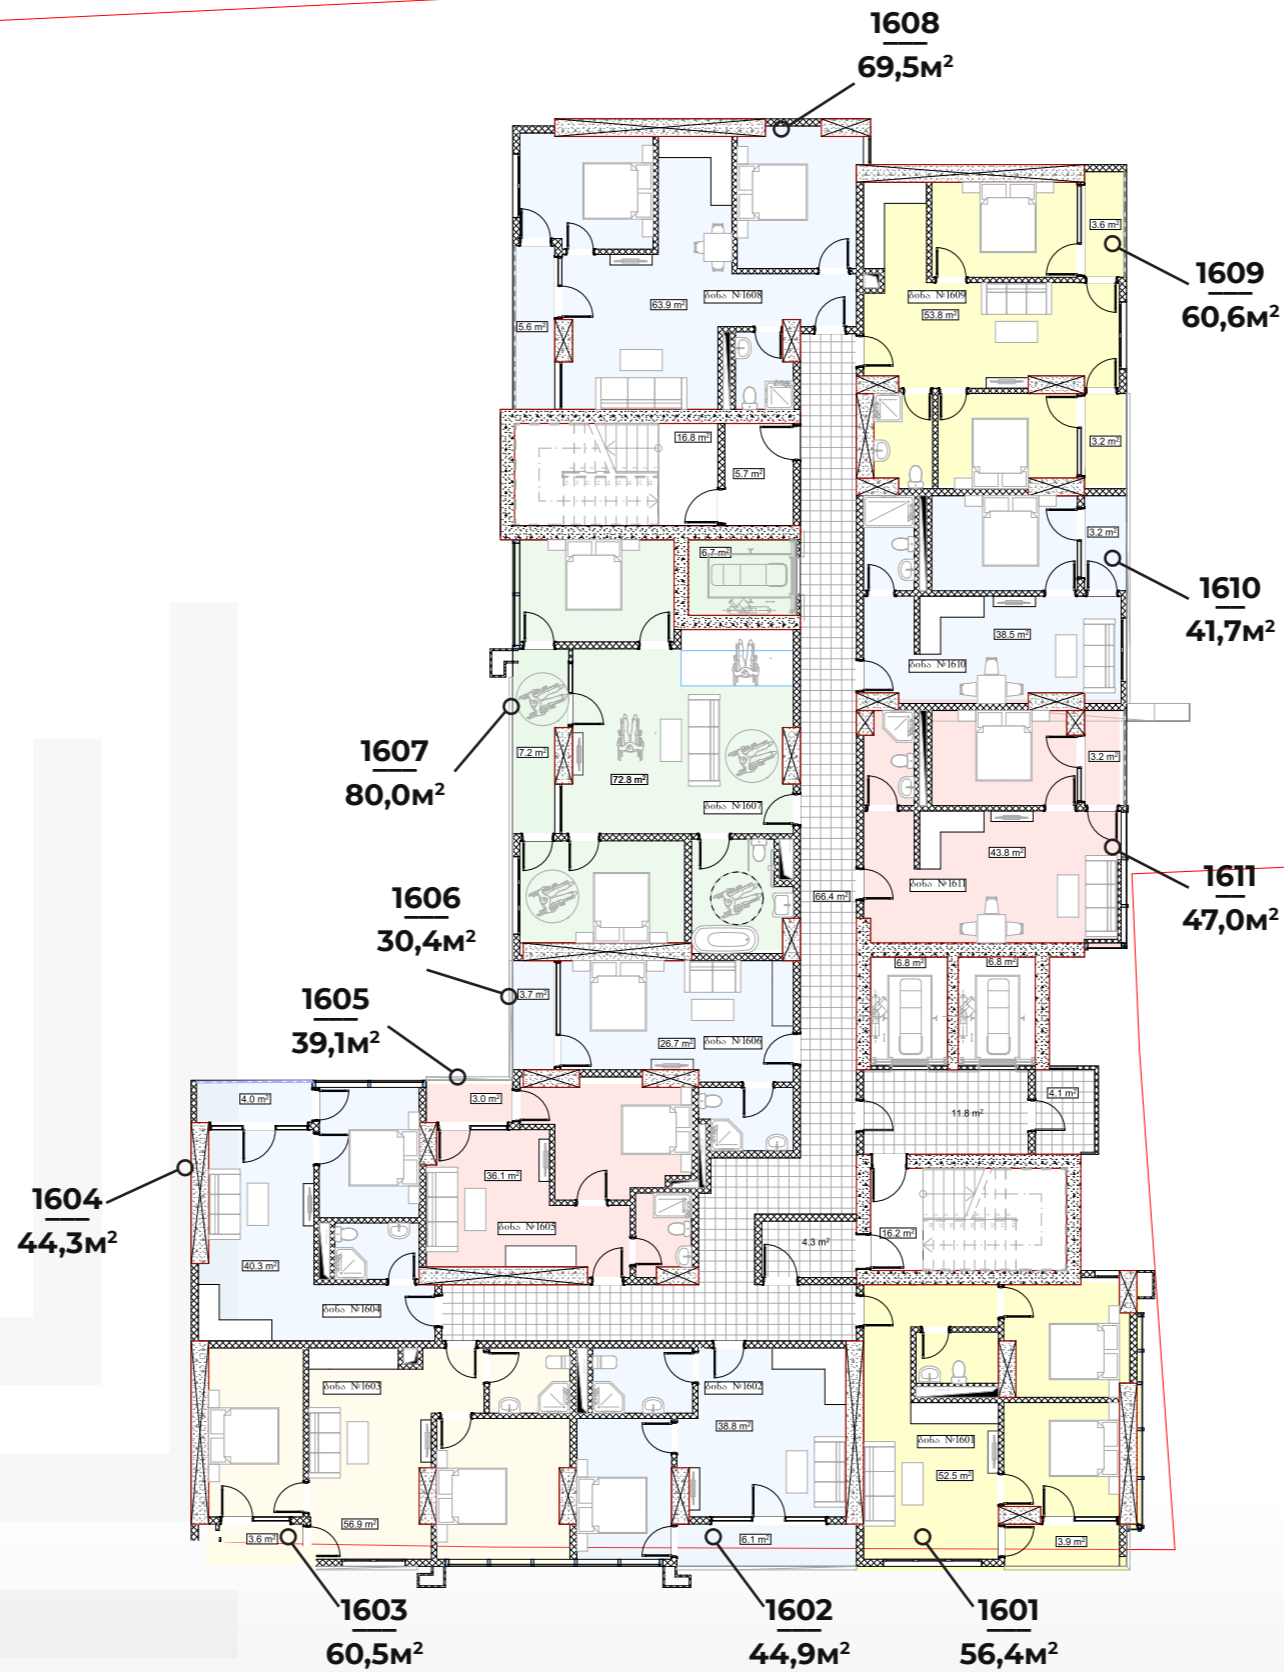

19

SEA VIEW

MODERN
ULTRA

OLD CITY

18 FLOOR

MOUNTAINS

SEA VIEW

BATUMI
DEVELOPMENT
GROUP