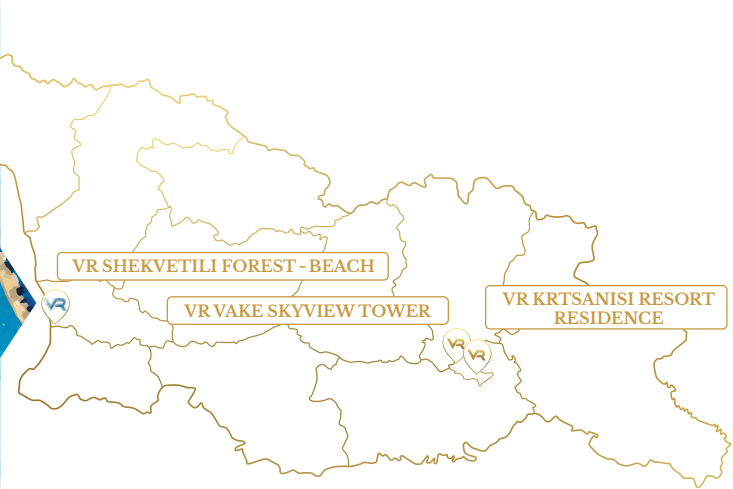

VR SHEKVETILI FOREST-BEACH

VR VAKE SKYVIEW TOWER

**VR KRTSANISI RESORT
RESIDENCE**

Batumi International Airport - 60 Minute Drive from the Project

Batumi - 45 Minute Drive from the Project

Kobuleti - 20 Minute Drive from the Project